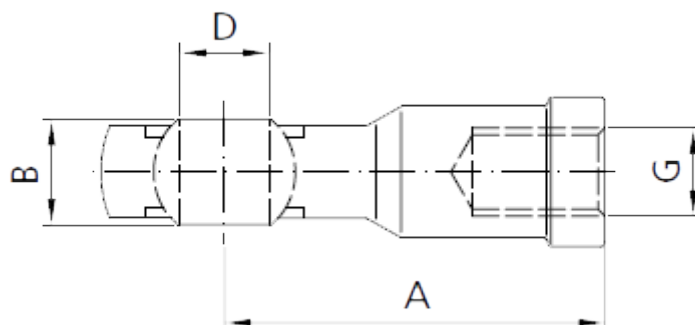

Article number: 04HAG57

Description: Stabilus Industry Line Ledhoved Steel
Type AG57 M14x1.5, Ø14 mm, B=19 mm

Measures

A = 57

B = 19

C = 22

D = 14

G = M14x1.5